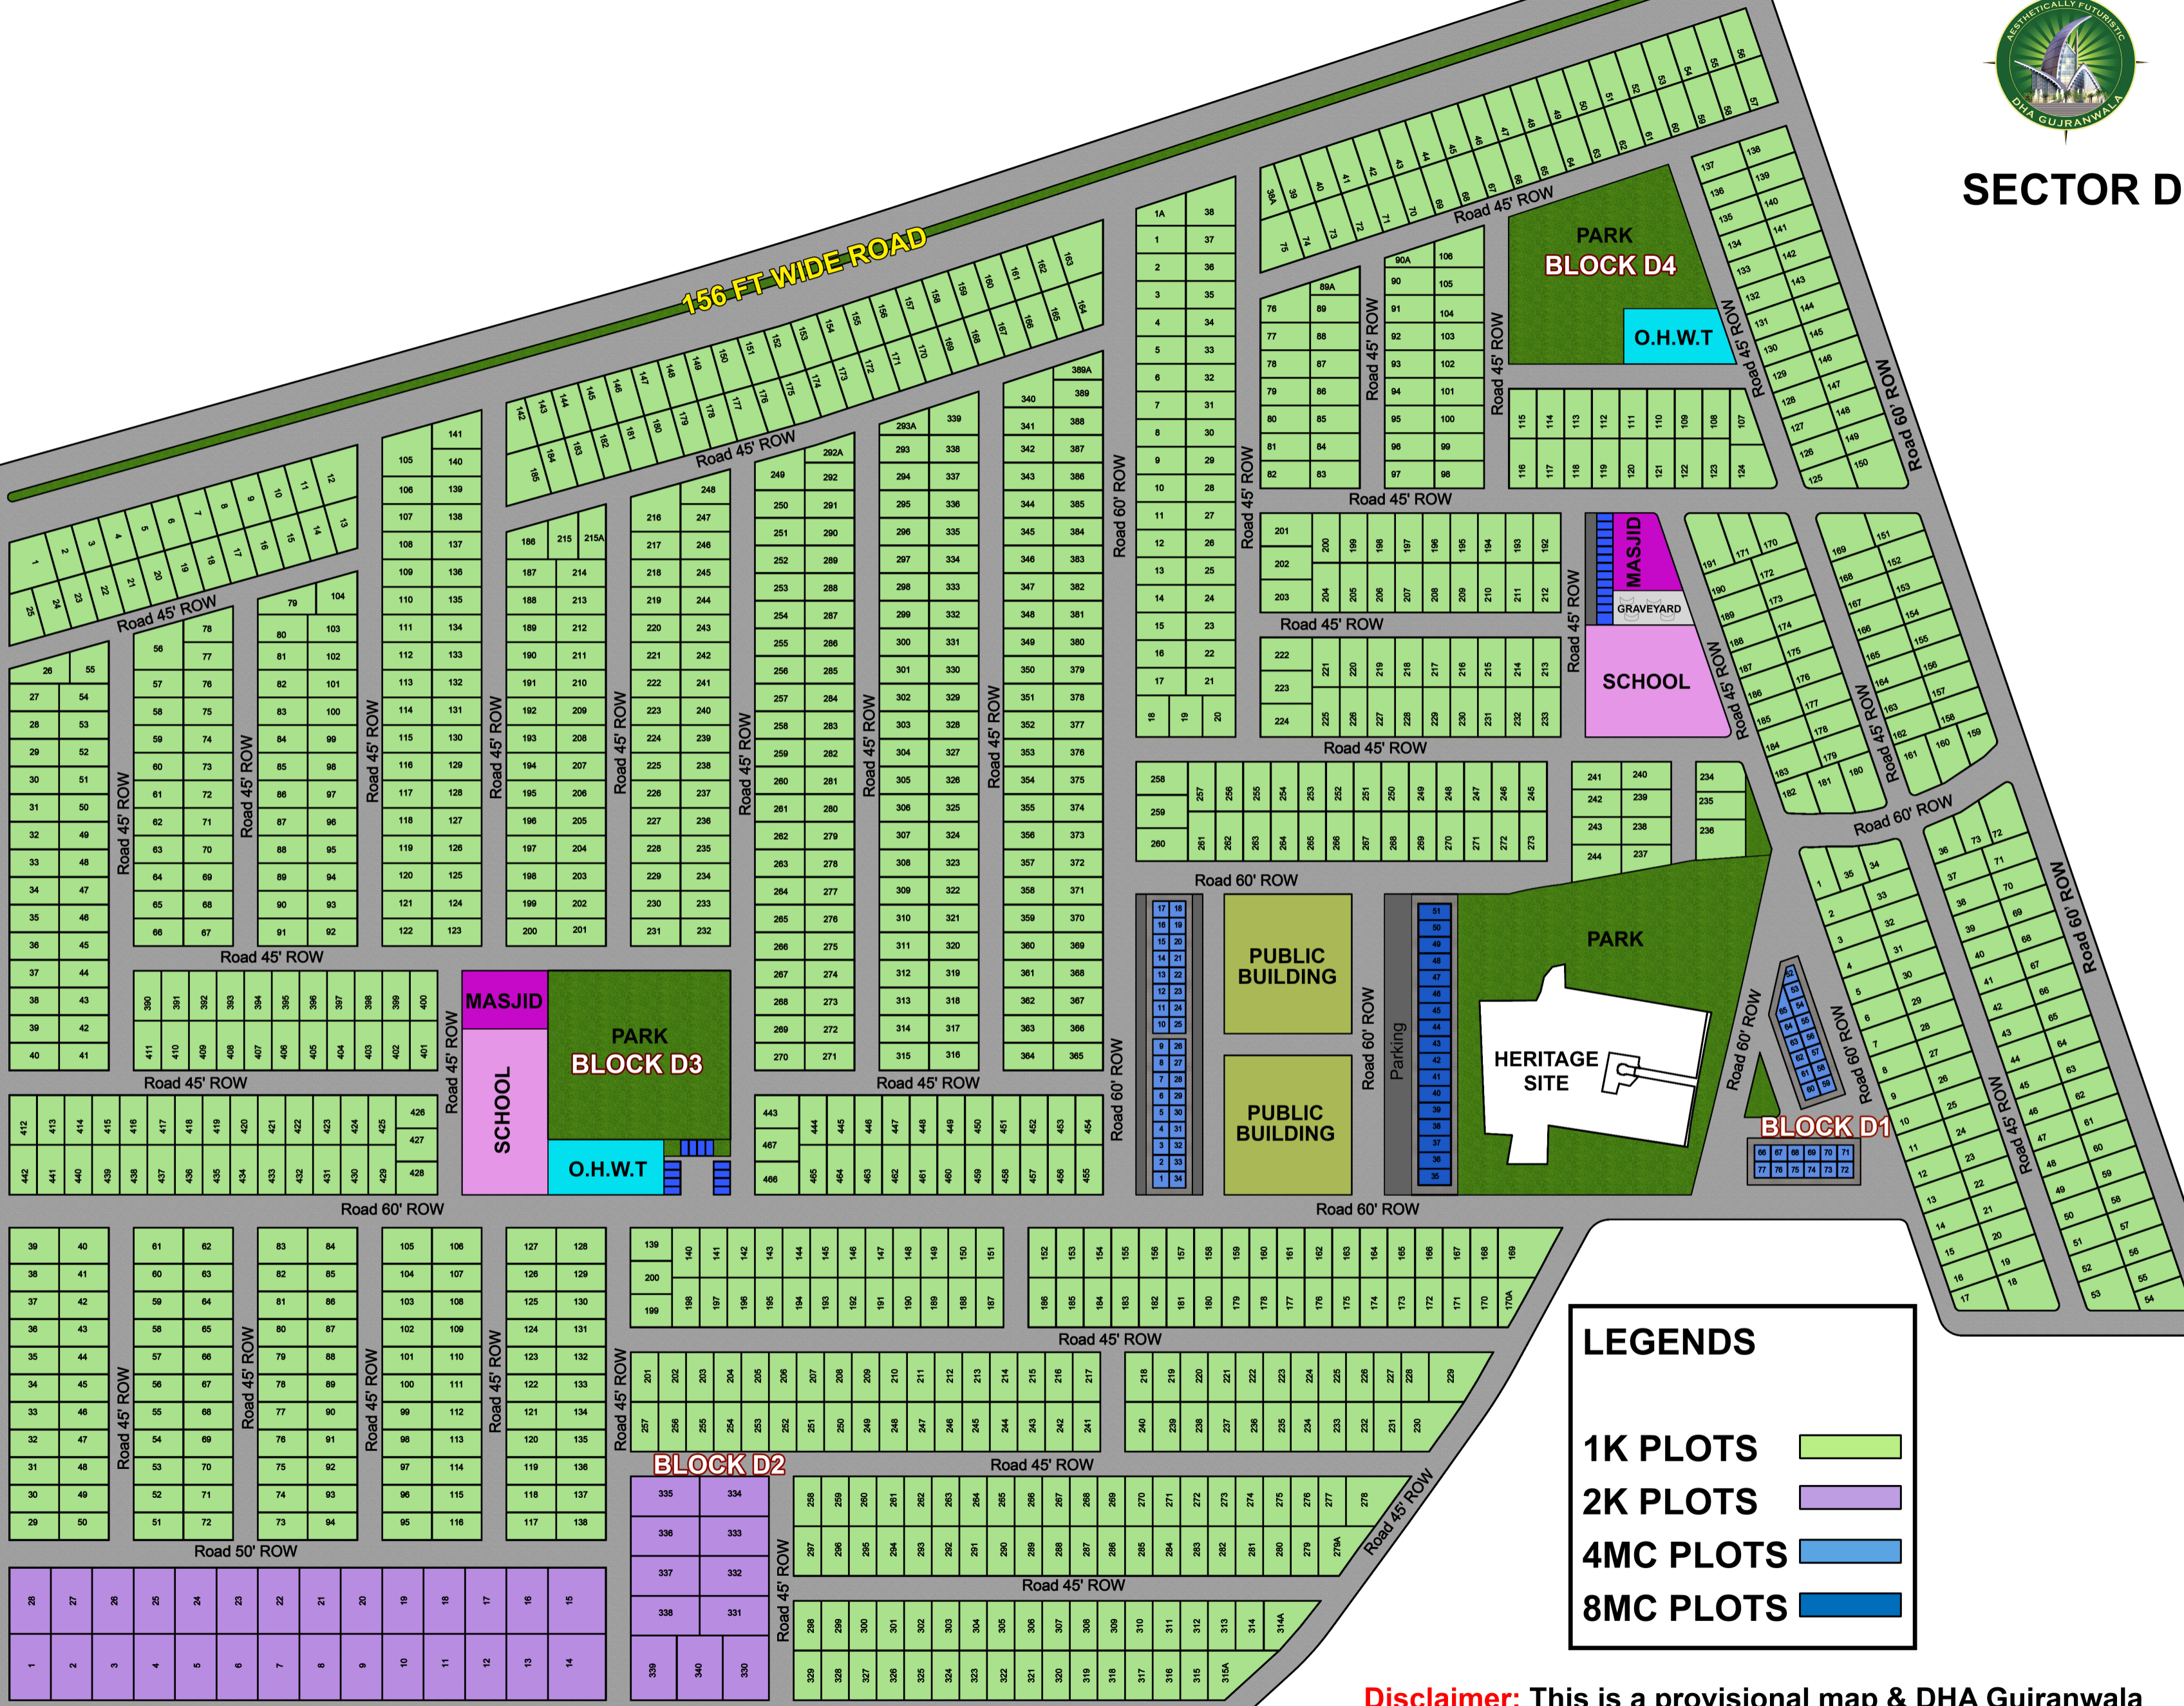

SECTOR D

156 FT WIDE ROAD

156 FT WIDE ROAD

200 FT MAIN BOULEVARD

LEGENDS

- 1K PLOTS
- 2K PLOTS
- 4MC PLOTS
- 8MC PLOTS

Disclaimer: This is a provisional map & DHA Gujranwala reserve the right to change / alter the sector layout due to any technical reason or ground variation.